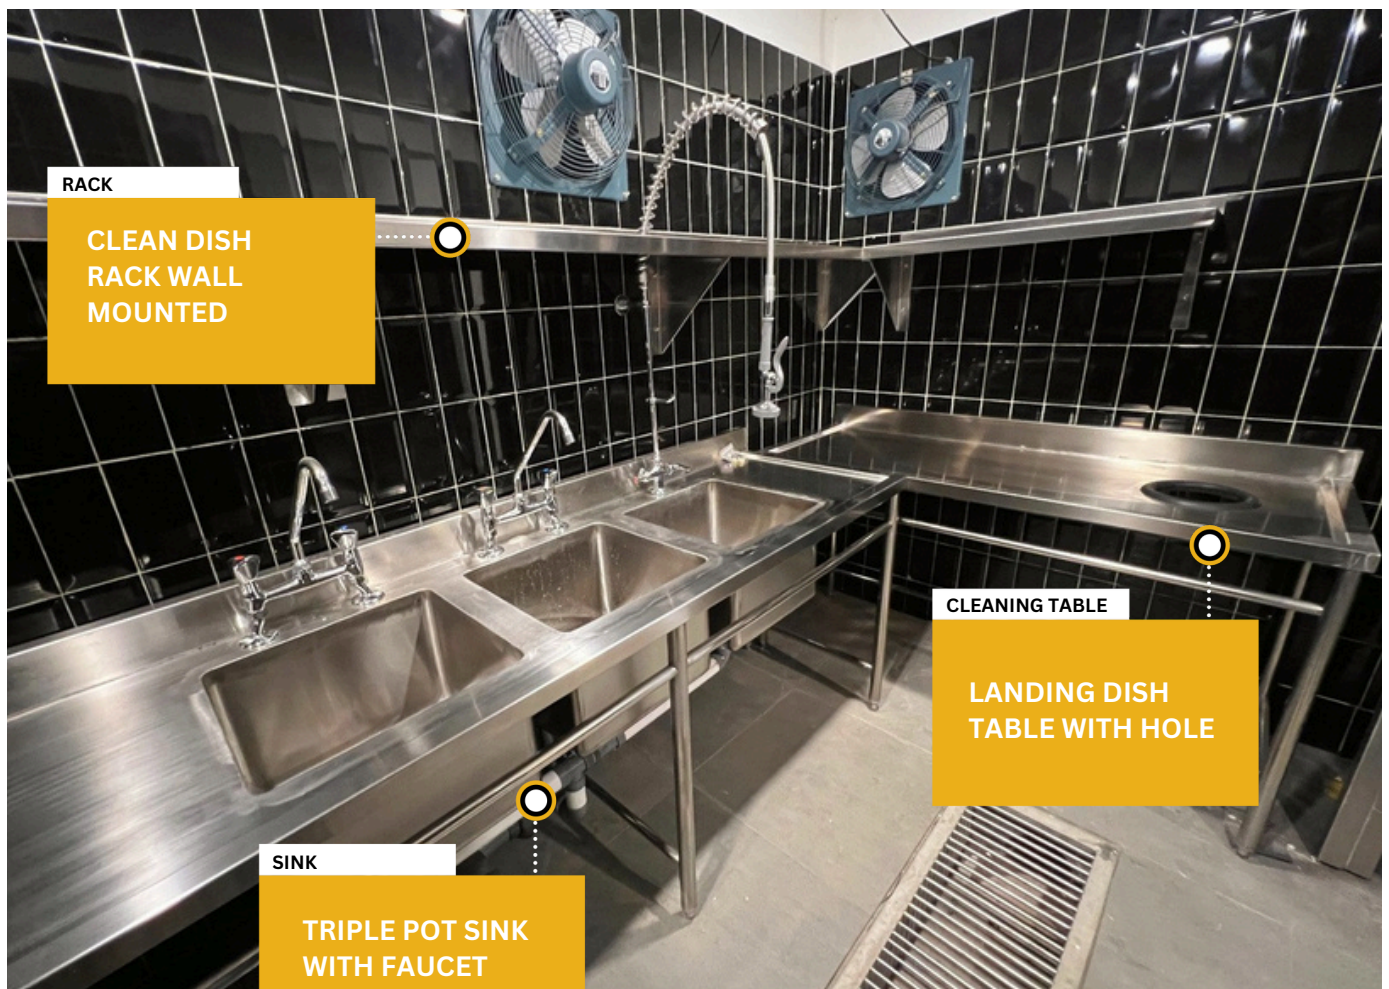

ALTERO, BANDUNG

BACK TO LIST!

S/S : Stainless Stell | Produk Custom | Brand Lokal